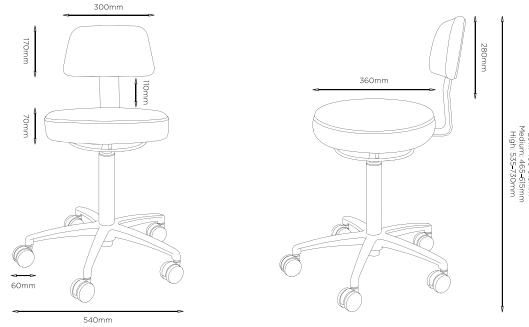

Kebu & Volta

- Australian Designed and Made
- Premium Dunlop cushioning
- High quality cast aluminium base
- Ergonomic seat shape
- Easy to assemble
- Multiple different height options
- Optional Friction Lock Castors
- Adjustable and removable, ergonomic backrest on Volta and Volta High

Specifications

Safe working load: 110kg

Standard Range: ●●●●●

Premium Range (Evolve): ●●●●●●●●●●

Premium Range (Ultimate): ○●●●●●●●●●

AUSTRALIAN OWNED & MADE

10 YEAR WARRANTY

On frame and workmanship