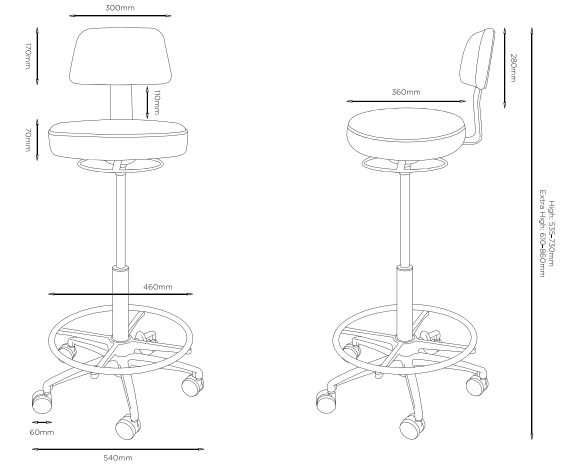

Kebu & Volta

- Australian Designed and Made
- Premium Dunlop cushioning
- High quality cast aluminium base
- Ergonomic seat shape
- Easy to assemble
- Multiple different height options
- Optional Friction Lock Castors
- Adjustable and removable, ergonomic backrest on Volta and Volta High

Specifications

Safe working load: 110kg

Standard Range: ●●●●●

Premium Range (Evolve): ●●●●●●●●●●

Premium Range (Ultimate): ○●●●●●●●●●

AUSTRALIAN OWNED & MADE

10 YEAR WARRANTY

On frame and workmanship